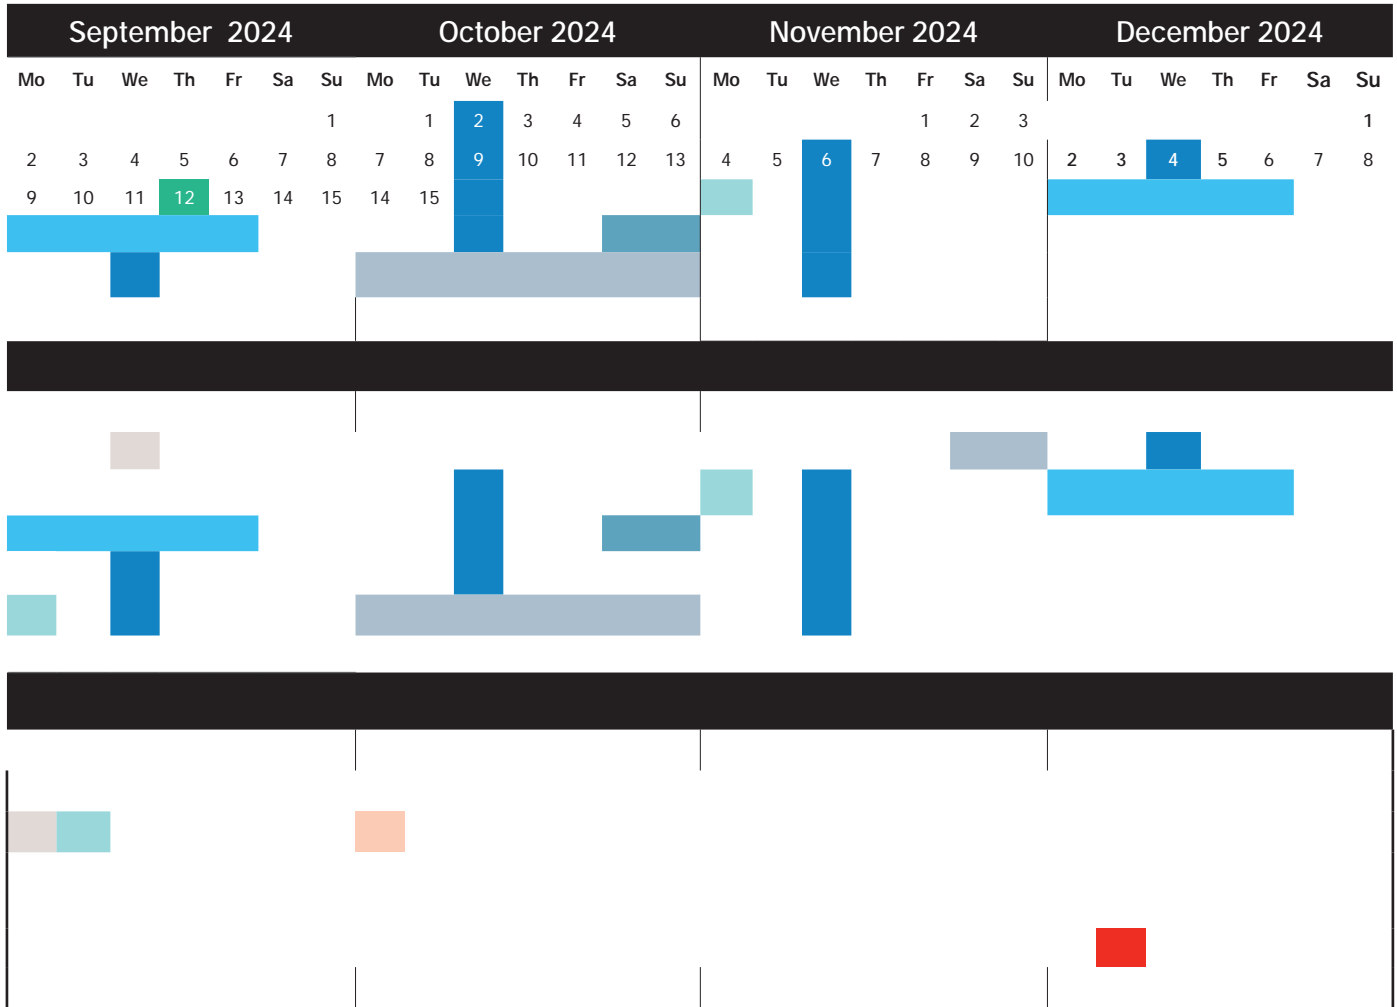

Programme Calendar

Programme Journey